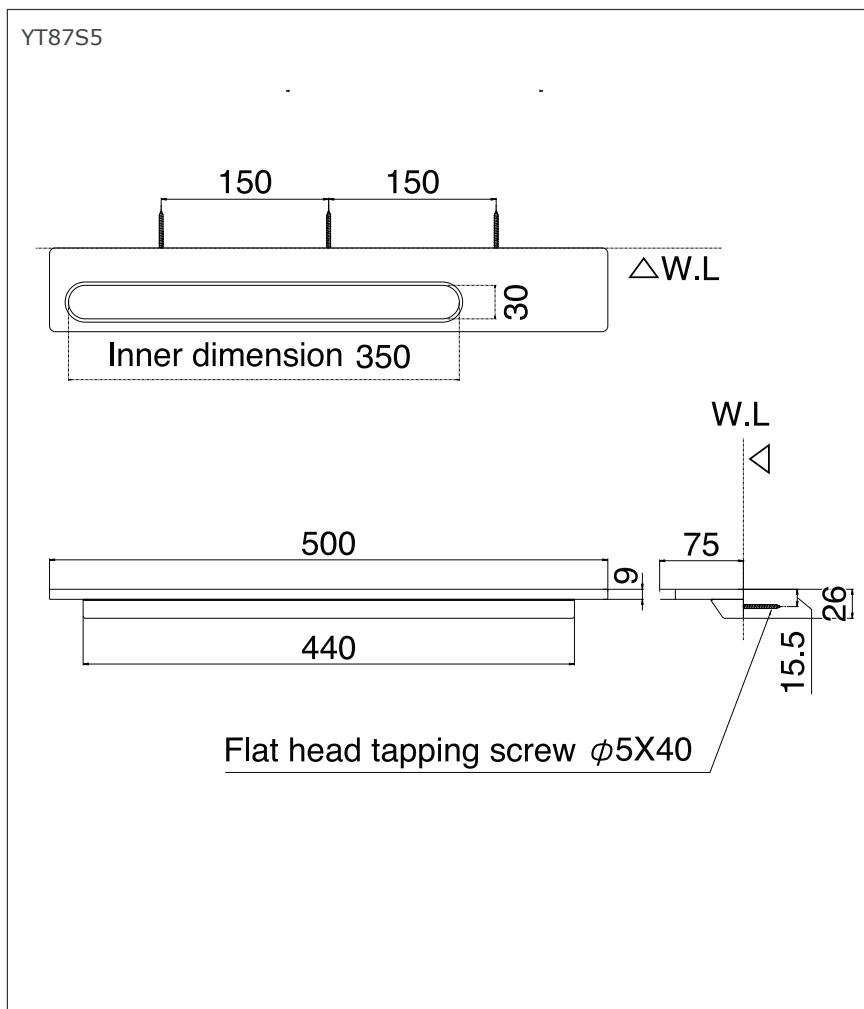

NEOREST Towel Bar

Features

- Gorgeous and Generous design
- Easy to use and install

Specifications

Dimension : 500W x 75D x 26H mm

Parts Description

- **YT87S5**
Towel Bar

Please consult a TOTO representative for details